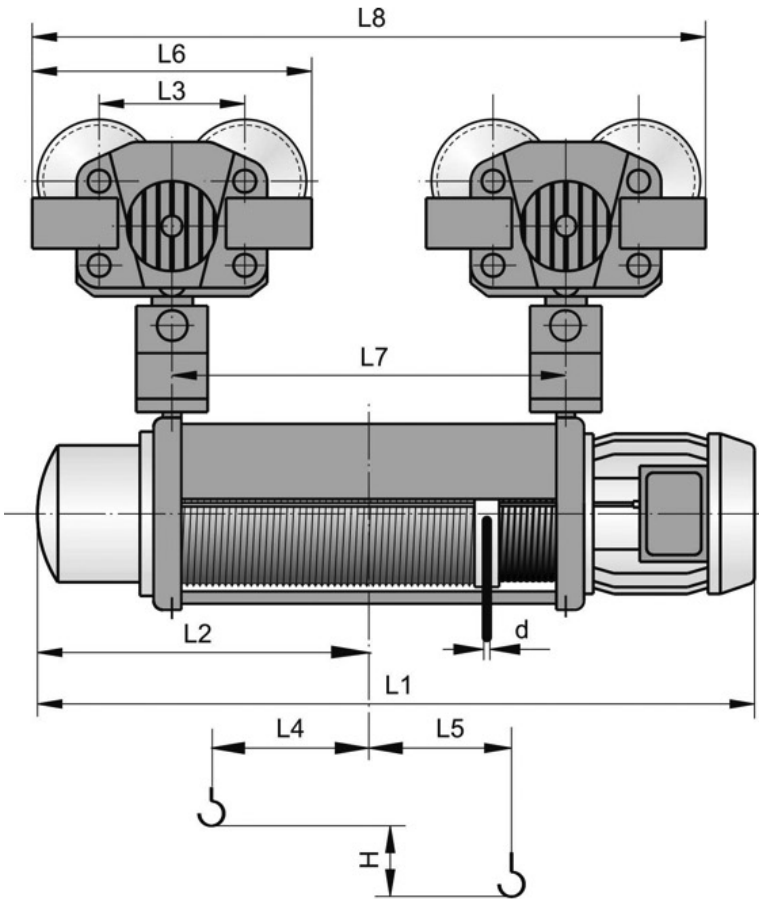

Wire Rope Hoist Model MH and MHM - Standard Headroom

Mizia Hoists Inc. 5151 Everest Drive Unit #4, Mississauga, ON, Canada L4W 2Z3
 Phone: (905) 238 6401 Fax: (905) 238 6943 Email: mizia_hoist@bellnet.ca www.miziahoist.com

Overall dimensions - 4/1 reeving (inch) with two trolleys

Model	Rated Load	ISO	Lifting height	L1	L2	L3	L4	L5	L6	L7	L8	B *	B1 max	B2 max	B3	B4	H1	H2	H3	H4	D	d	R _{min}
-	lbs	-	feet	inches																			
MH 3934...M	4,400	M5	30.0	45.9	20.5	8.5	7.5	-1.8	15.7	24.8	40.5	3.5..11.8	3.9	12.2	1.8	25.6	37.4	5.2	8.5	12.6	3.9	0.3	59.1
MH 3935...M			44.0	53.7	24.4		11.4	-3.7		32.6	48.4												
MH 393.24...M	7,000	M4	30.0	45.9	20.5	9.4	7.5	-1.8	17.7	24.8	40.5	3.5..11.8	3.9	12.2	1.8	25.6	37.4	5.2	8.5	12.6	4.9	0.3	59.1
MH 393.25...M			44.0	53.7	24.4		11.4	-3.7		32.6	48.4												
MH 3944...M	10,000	M5	30.0	51.0	22.4	9.4	6.5	-1.0	17.7	25.2	43.0	5.1..11.8	4.5	14.2	2.0	28.7	45.4	6.1	10.4	14.4	4.9	0.4	98.4
MH 3945...M			41.0	58.8	26.4		10.4	-2.9		33.1	50.8												
MH 3954...M	14,000	M5	28.0	54.9	23.8	9.4	6.9	-0.8	17.7	28.0	45.7	5.1..11.8	4.5	14.2	2.2	28.7	47.0	6.1	10.4	14.4	4.9	0.5	98.4
MH 3955...M			38.0	63.6	28.1		11.3	-2.7		36.6	54.4												
MHL 3964...M	22,000	M5	30.0	55.9	24.0	11.0	6.5	-0.3	20.5	28.7	49.2	5.1..11.8	4.7	14.4	2.8	33.5	53.5	7.4	9.2	17.5	6.3	0.6	137.8
MHL 3965...M			39.0	64.2	28.1		10.7	-2.4		37.0	57.5												
MHL 3966...M			49.0	68.3	30.3		14.8	-4.4		45.3	65.7												
MHL 396.54...M	27,500	M5	30.0	55.9	24.0	11.0	6.5	-0.3	20.5	28.7	4.7	5.1..11.8	4.7	14.4	2.8	33.5	53.5	9.1	9.2	17.5	8.3	0.6	177.2
MHL 396.55...M			39.0	64.2	28.1		10.7	-2.4		37.0	57.5												
MHL 396.56...M			49.0	68.3	30.3		14.8	-4.4		45.3	65.7												
MH 3974...M	35,000	M5	26.0	58.8	26.6	13.9	4.0	1.8	27.0	28.1	55.0	5.1..11.8	8.8	14.4	2.8	39.4	68.5	11.8	15.9	20.9	9.8	0.7	216.5
MH 3975...M			36.0	67.3	30.9		8.3	-0.3		36.5	63.5												
MH 3976...M			48.0	75.8	45.0		12.5	-2.4		45.0	72.0												