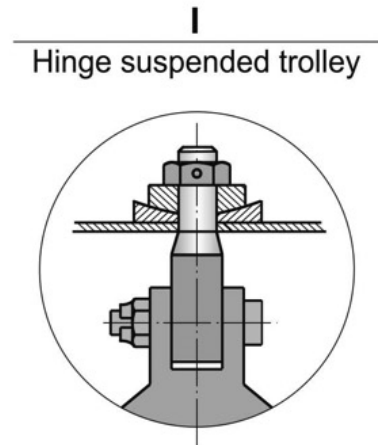

Wire Rope Hoist Model MH and MHM - Standard Headroom

Mizia Hoists Inc. 5151 Everest Drive Unit #4, Mississauga, ON, Canada L4W 2Z3
 Phone: (905) 238 6401 Fax: (905) 238 6943 Email: mizia_hoist@bellnet.ca www.miziahoist.com

Overall dimensions - 4/1 reeving (inch) with two trolleys

Model	Rated Load	ISO	Lifting height	L1	L2	L3	L4	L5	L6	L7	L8	B *	B1 max	B2 max	B3	B4	H1	H2	H3	H4	D	d	R _{min}
-	lbs	-	feet	inches																			
MH 3934...M	4,400	M5	30.0	45.9	20.5	8.5	7.5	-1.8	15.7	24.8	40.5	3.5..11.8	3.9	12.2	1.8	25.6	37.4	5.2	8.5	12.6	3.9	0.3	59.1
MH 3935...M			44.0	53.7	24.4		11.4	-3.7		32.6	48.4												
MH 393.24...M	7,000	M4	30.0	45.9	20.5	9.4	7.5	-1.8	17.7	24.8	40.5	3.5..11.8	3.9	12.2	1.8	25.6	37.4	5.2	8.5	12.6	4.9	0.3	59.1
MH 393.25...M			44.0	53.7	24.4		11.4	-3.7		32.6	48.4												
MH 3944...M	10,000	M5	30.0	51.0	22.4	9.4	6.5	-1.0	17.7	25.2	43.0	5.1..11.8	4.5	14.2	2.0	28.7	45.4	6.1	10.4	14.4	4.9	0.4	98.4
MH 3945...M			41.0	58.8	26.4		10.4	-2.9		33.1	50.8												
MH 3954...M	14,000	M5	28.0	54.9	23.8	9.4	6.9	-0.8	17.7	28.0	45.7	5.1..11.8	4.5	14.2	2.2	28.7	47.0	6.1	10.4	14.4	4.9	0.5	98.4
MH 3955...M			38.0	63.6	28.1		11.3	-2.7		36.6	54.4												
MHL 3964...M	22,000	M5	30.0	55.9	24.0	11.0	6.5	-0.3	20.5	28.7	49.2	5.1..11.8	4.7	14.4	2.8	33.5	53.5	7.4	9.2	17.5	6.3	0.6	137.8
MHL 3965...M			39.0	64.2	28.1		10.7	-2.4		37.0	57.5												
MHL 3966...M			49.0	68.3	30.3		14.8	-4.4		45.3	65.7												
MHL 396.54...M	27,500	M5	30.0	55.9	24.0	11.0	6.5	-0.3	20.5	28.7	4.7	5.1..11.8	4.7	14.4	2.8	33.5	53.5	9.1	9.2	17.5	8.3	0.6	177.2
MHL 396.55...M			39.0	64.2	28.1		10.7	-2.4		37.0	57.5												
MHL 396.56...M			49.0	68.3	30.3		14.8	-4.4		45.3	65.7												
MH 3974...M	35,000	M5	26.0	58.8	26.6	13.9	4.0	1.8	27.0	28.1	55.0	5.1..11.8	8.8	14.4	2.8	39.4	68.5	11.8	15.9	20.9	9.8	0.7	216.5
MH 3975...M			36.0	67.3	30.9		8.3	-0.3		36.5	63.5												
MH 3976...M			48.0	75.8	45.0		12.5	-2.4		45.0	72.0												