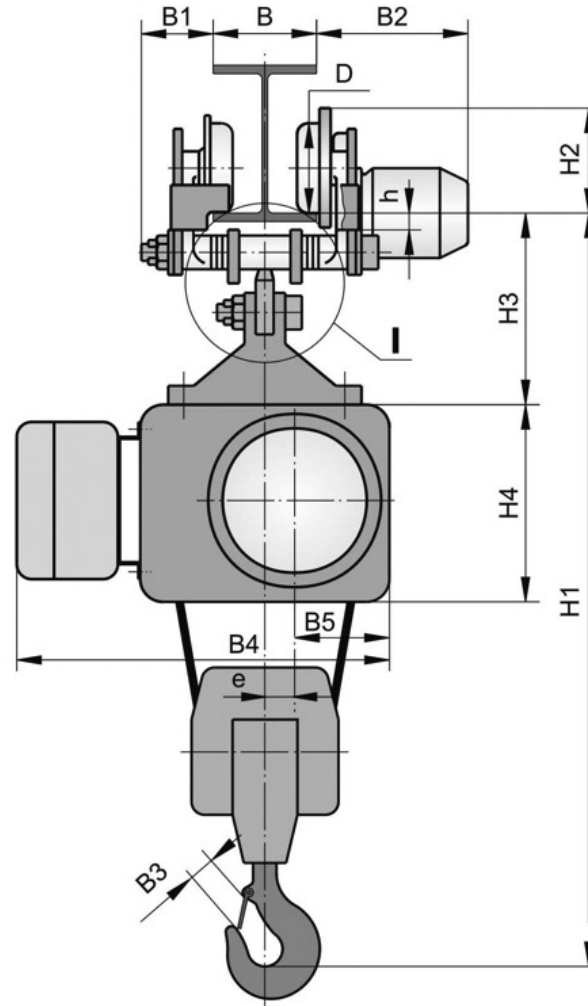

Wire Rope Hoist Model MH and MHM - Standard Headroom

Mizia Hoists Inc. 5151 Everest Drive Unit #4, Mississauga, ON, Canada L4W 2Z3
 Phone: (905) 238 6401 Fax: (905) 238 6943 Email: mizia_hoist@bellnet.ca www.miziahoist.com

Overall dimensions - 4/1 reeving (inch) with two trolleys

Model	Rated Load	ISO	Lifting height	L1	L2	L3	L4	L5	L6	L7	L8	B *	B1 max	B2 max	B3	B4	H1	H2	H3	H4	D	d	R _{min}
-	lbs	-	feet	inches																			
MH 3934...M	4,400	M5	30.0	45.9	20.5	8.5	7.5	-1.8	15.7	24.8	40.5	3.5..11.8	3.9	12.2	1.8	25.6	37.4	5.2	8.5	12.6	3.9	0.3	59.1
MH 3935...M			44.0	53.7	24.4		11.4	-3.7		32.6	48.4												
MH 393.24...M	7,000	M4	30.0	45.9	20.5	9.4	7.5	-1.8	17.7	24.8	40.5	3.5..11.8	3.9	12.2	1.8	25.6	37.4	5.2	8.5	12.6	4.9	0.3	59.1
MH 393.25...M			44.0	53.7	24.4		11.4	-3.7		32.6	48.4												
MH 3944...M	10,000	M5	30.0	51.0	22.4	9.4	6.5	-1.0	17.7	25.2	43.0	5.1..11.8	4.5	14.2	2.0	28.7	45.4	6.1	10.4	14.4	4.9	0.4	98.4
MH 3945...M			41.0	58.8	26.4		10.4	-2.9		33.1	50.8												
MH 3954...M	14,000	M5	28.0	54.9	23.8	9.4	6.9	-0.8	17.7	28.0	45.7	5.1..11.8	4.5	14.2	2.2	28.7	47.0	6.1	10.4	14.4	4.9	0.5	98.4
MH 3955...M			38.0	63.6	28.1		11.3	-2.7		36.6	54.4												
MHL 3964...M	22,000	M5	30.0	55.9	24.0	11.0	6.5	-0.3	20.5	28.7	49.2	5.1..11.8	4.7	14.4	2.8	33.5	53.5	7.4	9.2	17.5	6.3	0.6	137.8
MHL 3965...M			39.0	64.2	28.1		10.7	-2.4		37.0	57.5												
MHL 3966...M			49.0	68.3	30.3		14.8	-4.4		45.3	65.7												
MHL 396.54...M	27,500	M5	30.0	55.9	24.0	11.0	6.5	-0.3	20.5	28.7	4.7	5.1..11.8	4.7	14.4	2.8	33.5	53.5	9.1	9.2	17.5	8.3	0.6	177.2
MHL 396.55...M			39.0	64.2	28.1		10.7	-2.4		37.0	57.5												
MHL 396.56...M			49.0	68.3	30.3		14.8	-4.4		45.3	65.7												
MH 3974...M	35,000	M5	26.0	58.8	26.6	13.9	4.0	1.8	27.0	28.1	55.0	5.1..11.8	8.8	14.4	2.8	39.4	68.5	11.8	15.9	20.9	9.8	0.7	216.5
MH 3975...M			36.0	67.3	30.9		8.3	-0.3		36.5	63.5												
MH 3976...M			48.0	75.8	45.0		12.5	-2.4		45.0	72.0												